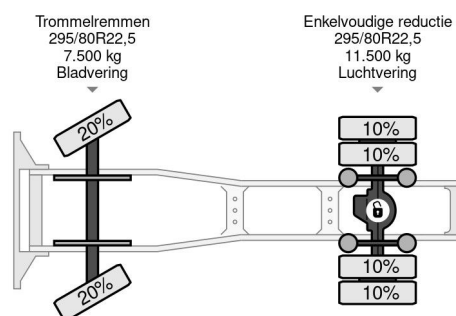

ACCESSORIES

- 2 Beds • 16 gears Manual gearbox • 430 Liter Fueltank • 600 Liter Fueltank • Airhorns on cabin • Anti-lock braking system • Anti-lock braking system • Controlled slip differential • Cruise control • Differential Lock • DRUM BRAKES • Flits lights • Heated Mirrors • Heated mirrors • Luxery driversseat • Metallic paint • Radio/CD player • Sleeper cab • Speed limiter • Visor • ZF16 gears manual

DESCRIPTION

GOOD CONDITION DAF FT95-360 ATI SPACECAB 4x2 TRACTOR UNIT (EURO 2) WITH ZF16 MANUAL GEARBOX (FORMER DUTCH REGISTRATION (BF-JT-56))!! 360HP, EURO 2 (MECHANICAL PUMP AND INJECTORS)!! ZF16 MANUAL GEARBOX!! 600 LITER DIESEL TANK!! ETC!!

PERFECT COLLECTORS ITEM, TRUCK IS IN GOOD DRIVING CONDITION, READY FOR THE JOB !!

MORE DAF CF/XF 4x2 / 6x2 / 6x4 / 8x4 (EURO 2/3/4/5/6) IN STOCK FOR SALE!! (>85 TRUCKS/TRAILERS IN STOCK)!!

SHIPMENT, STACKING, LOADING, TRANSIT REGISTRATION OR TRANSPORT?

NO PROBLEM FOR US; WE ARE AN "ONE STOP SHOP" COMPANY!!