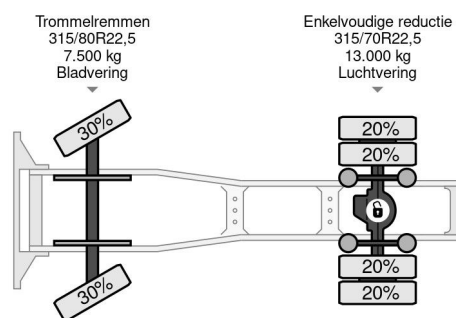

DAF XF SPACECAB (EURO 2 / ZF16 MANUAL GEARBOX / ZF-INTARDER / AIRCONDITIONING)

GENERAL INFORMATION

ID	SN 56127229
Year	2001
Mileage	871.500 km
Construction	Standard tractor
Emissionclass	2

TECHNICAL INFORMATION

First registration date	07-07-2001
Fuel	Diesel
Transmission	Manual
Vehicle identification number	XLRTE47XS0E537229
Axle configuration	4x2
Weight	8.790 kg
Load capacity	10.210 kg
Gross weight	19.000 kg
Cylinder count	6
Wheelbase	380

DAF 95.430 XF SPACECAB (EURO 2 / ZF16 MANUAL ... 4x2

Referentienummer: SN 56127229

ACCESSORIES

- 2 Beds • 16 gears Manual gearbox • 870 Liter Fuel tank
- Air conditioning • Aluminium fuel tank • Anti-lock braking system
- Anti-lock braking system • Controlled slip differential • DRUM BRAKES • Electrically adjustable door mirrors
- Electric windows • Heated mirrors • Luxery drivers seat • Radio/CD player • Retarder • Roof spoiler • Sleeper cab
- Speed limiter • Spotlights • Visor • ZF-intarder • ZF16 gears manual