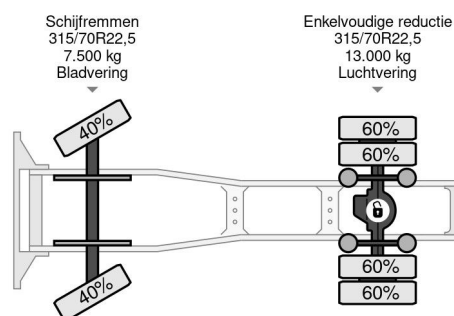

### TECHNICAL INFORMATION

First registration date	05-03-2009
Fuel	Diesel
Transmission	Manual
Vehicle identification number	XL RTE85XC0E856331
Axle configuration	4x2
Weight	6.920 kg
Load capacity	13.580 kg
Gross weight	20.500 kg
Cylinder count	6
Power kw	300
Power hp	408
Wheelbase	380

DAF CF 85.410 SPACECAB (EURO 5 / ZF16 MANUAL... 4x2

Referentienummer: SN 60366331 Z