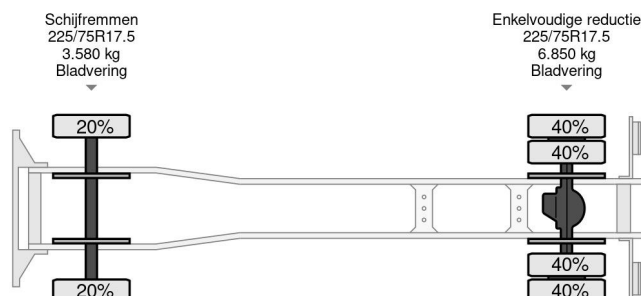

ACCESSORIES

- 5 Gears manual gearbox
- Anti-lock braking system
- Anti-lock braking system
- Co-driver's bench
- Radio/CD player
- Speed limiter
- STEEL SUSPENSION

DESCRIPTION

Damages: none
Cargo space outer length: 410 cm
Cargo space outer width: 221 cm
Cargo space outer height: 195 cm

GOOD CONDITION IVECO EURO CARGO 75E12 (7.450KG.) CLOSED BOX WITH ROLLING SIDE DOORS FULL STEEL SUSPENSION!! (3 IDENTICAL UNITS AVAILABLE FOR SALE!!)
120 HP, EURO 2 ENGINE!!
5 GEARS MANUAL GEARBOX!!
FULL STEEL SUSPENSION!!
3 SEATS!!

CLOSED BODY WITH ROLLING DOOR ON LEFT + RIGHT SIDE!!
SIZE: LENGTH x WIDE x HIGH; Ca. 4.10 x 2.21 x 1.95 M.)

GOOD WORKING AND DRIVING CONDITION, PERFECT