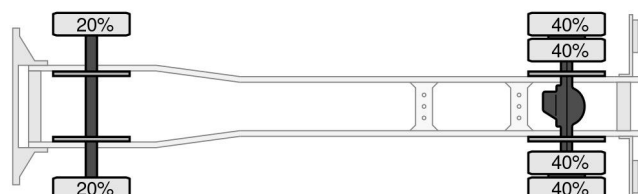

First registration date	31-05-2001
Fuel	Diesel
Transmission	Manual
Vehicle identification number	ZCFA7580002349296
Axle configuration	4x2
Weight	4.000 kg
Load capacity	3.490 kg
Gross weight	7.490 kg
Cylinder count	4
Wheelbase	330

Iveco EuroCargo 75 E12 FULL STEEL CHASSIS WITH ... 4x2

Referentienummer: SN 53369296

Schijfremmen
225/75R17.5
3.580 kg
Bladvering

Enkelvoudige reductie
225/75R17.5
6.850 kg
Bladvering

ACCESSORIES

- 5 Gears manual gearbox
- Anti-lock braking system
- Anti-lock braking system
- Co-driver's bench
- Radio/CD player
- Speed limiter
- STEEL SUSPENSION

DESCRIPTION

Damages: none
Cargo space outer length: 410 cm
Cargo space outer width: 221 cm
Cargo space outer height: 195 cm

GOOD CONDITION IVECO EURO CARGO 75E12 (7.450KG.) CLOSED BOX WITH ROLLING SIDE DOORS FULL STEEL SUSPENSION!! (3 IDENTICAL UNITS AVAILABLE FOR SALE!!)
120 HP, EURO 2 ENGINE!!
5 GEARS MANUAL GEARBOX!!
FULL STEEL SUSPENSION!!
3 SEATS!!

CLOSED BODY WITH ROLLING DOOR ON LEFT + RIGHT SIDE!!
SIZE: LENGTH x WIDE x HIGH; Ca. 4.10 x 2.21 x 1.95 M.)

GOOD WORKING AND DRIVING CONDITION, PERFECT

TRUCK FOR CITY (FOOD) DISTRIBUTION !!

MORE IVECO TRUCKS IN STOCK FOR SALE!! (>75 TRUCKS IN STOCK)!!