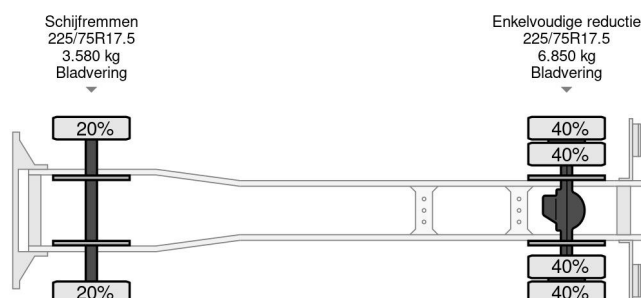

ACCESSORIES

- 5 Gears manual gearbox
- Anti-lock braking system
- Anti-lock braking system
- Co-driver's bench
- Radio/CD player
- Speed limiter
- STEEL SUSPENSION

DESCRIPTION

Damages: none
Cargo space outer length: 410 cm
Cargo space outer width: 221 cm
Cargo space outer height: 195 cm

GOOD CONDITION IVECO EURO CARGO 75E12 (7.450KG.) CLOSED BOX WITH ROLLING SIDE DOORS FULL STEEL SUSPENSION!! (3 IDENTICAL UNITS AVAILABLE FOR SALE!!)
120 HP, EURO 2 ENGINE!!
5 GEARS MANUAL GEARBOX!!
FULL STEEL SUSPENSION!!
3 SEATS!!

CLOSED BODY WITH ROLLING DOOR ON LEFT + RIGHT SIDE!!
SIZE: LENGTH x WIDE x HIGH; Ca. 4.10 x 2.21 x 1.95 M.)

GOOD WORKING AND DRIVING CONDITION, PERFECT