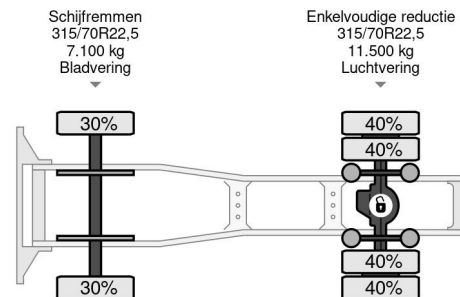

ACCESSORIES

- 2 Beds • Air conditioning • Aluminium fuel tank • Anti-lock braking system • Anti-lock braking system • AS-TRONIC (12 GEARS) • ASR • Climate control • Controlled slip differential • Cruise control • Electrically adjustable door mirrors • Electric windows • Fridge under bed • Heated mirrors • Heated seat • Luxery driversseat • Main switch • Radio/Cd/Audio system • Roof spoiler • Sleeper cab • Speed limiter • Vehicle heater • Visor

DESCRIPTION

ORIGINAL DUTCH, PERFECT CONDITION IVECO STRALIS AS440S42T/P HIGH-WAY 4x2 TRACTOR, EURO 6, AS-TRONIC GEARBOX / 2x DIESEL TANK & AIRCONDITIONING!!
420HP, EURO 6!!
AS-TRONIC GEARBOX!!
COMPLETE SPOILERSET ON CABIN!!
710+550 LITER ALUMINIUM TANK!!
AIRCONDITIONING!!
FRIDGE UNTHET BED!!
ELECTRICAL MAINSWITCH!!
ETC.!!

ORIGINAL DUTCH TRUCK (APK / DUTCH TUV -> 05-2024!!) IN NICE & CLEAN CONDITION, READY FOR THE