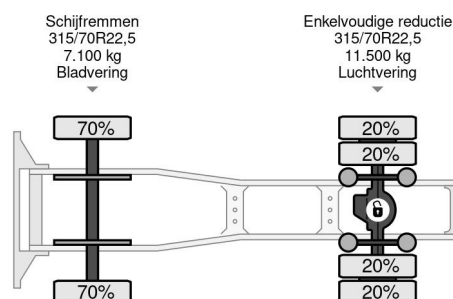

Iveco Stralis AS440S42T/P HI-WAY DUTCH TRUCK (A... 4x2
Referentienummer: SN 54222611

DESCRIPTION

ORIGINAL DUTCH, PERFECT CONDITION IVECO STRALIS AS440S42T/P HIGH-WAY 4x2 TRACTOR, EURO 6, AS-TRONIC GEARBOX / 2x DIESEL TANK / LEATHER SEATS & AIRCONDITIONING!!
420HP, EURO 6!!
AS-TRONIC GEARBOX!!
COMPLETE SPOILERSET ON CABIN!!
710+550 LITER ALUMINIUM TANK!!
AIRCONDITIONING!!
FRIDGE UNTHET BED!!
ELECTRICAL MAINSWITCH!!
ETC.!!

ORIGINAL DUTCH TRUCK (APK / DUTCH TUV -> 02-