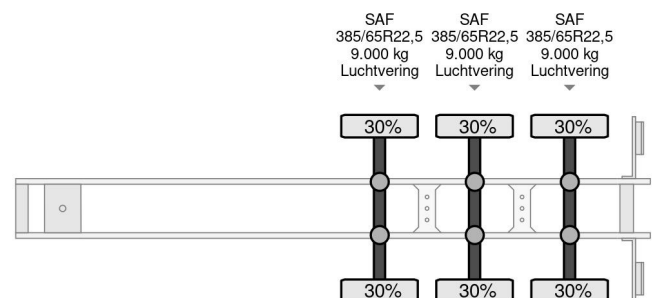

ACCESSORIES

- Air suspension
- Anti-lock braking system
- Anti-lock braking system
- Disc brakes
- Rear doors
- Toolbox
- Two rear doors

DESCRIPTION

HEAVY DUTY KRONE SDP 27 13.60 METER CURTAINSIDE TRAILER WITH SLIDING ROOF, SAF-AXLES & DISC BRAKES!!

SAF AXLES!!
DISC BRAKES!!
ABS-BRAKE SYSTEM!!
ETC.

SIZE: LENGTH x WIDE x HIGH; Ca. 13.65 x 2.50 x 2.70 M. (INSIDE) !!

SLIDING ROOF!!
EXTRA STORAGE HOLES IN FLOOR!!
BACK DOORS!!

MORE TRAILERS (ALL KIND) IN STOCK FOR SALE, > 75 TRUCKS/TRAILERS IN STOCK!!

SHIPMENT, TRANSPORT, LOADING, STACKING OR TRANSIT REGISTRATION?