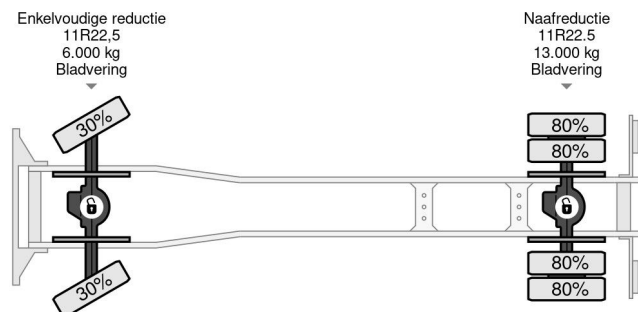

Mercedes-Benz AK 4x4 FULL STEEL 3-WAY MEILLER KIPPER (6 CILINDER / MANUAL GEARBOX / REDUCTION AXLE / HYDRAULIC KIT)

GENERAL INFORMATION

ID	SN 55703771
Year	1978
Mileage	451.000 km
Construction	Tipper
Emissionclass	1

TECHNICAL INFORMATION

First registration date	06-10-1978
Fuel	Diesel
Transmission	Manual
Vehicle identification number	38514314403771
Axle configuration	4x4
Weight	6.820 kg
Load capacity	6.780 kg
Gross weight	16.500 kg
Cylinder count	6
Power kw	124
Power hp	169
Wheelbase	315

Mercedes-Benz 1617 AK 4x4 FULL STEEL 3-WAY MEILLER ...

Referentienummer: SN 55703771

ACCESSORIES

- 5 Gears manual gearbox
- 200 Liter Fuel tank
- All wheel drive
- Controlled slip differential
- DRUM BRAKES
- Hub reduction
- Hydraulic Kit
- Passenger seat
- Power take-off (PTO)
- PTO
- Radio/CD player
- STEEL SUSPENSION

HEAVY DUTY 3-WAY MEILLER FULL STEEL KIPPERBODY!!
SIZE; LENGTH x WIDE x HIGH Ca.: 4.05 m. x 2.35 m. x 0.70 m. (Ca. 6m3)!!

TRUCK IS IN GOOD WORKING CONDITION, READY FOR

THE KIPPER JOBS!!

MORE MERCEDES-BENZ 4x2 / 4x4 / 6x4 / 8x4
(CONSTRUCTION) TRUCKS IN STOCK FOR SALE!! (>75
TRUCKS/TRAILERS IN STOCK)!!