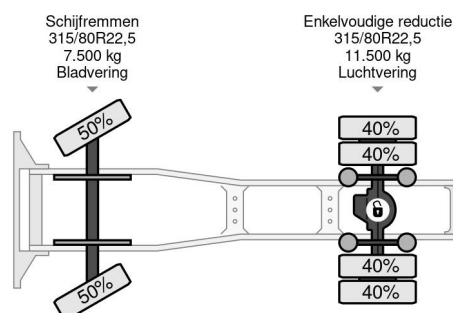

Mercedes-Benz Actros 1840 LS SLEEPERCAB (4x AVA... 4x2
Referentienummer: SN 55422332

ACCESSORIES

- ABS/EBS • Air conditioning • Aluminium fuel tank • Anti-lock braking system • Anti-lock braking system • ASR • Climate control • Controlled slip differential • Cruise control • EBS • Electrically adjustable door mirrors • Electric windows • Heated mirrors • Hydraulic Kit • Luxery driversseat • Power take-off (PTO) • PTO • Radio/Cd/Audio system • Sleeper cab • Speed limiter • Vehicle heater

DESCRIPTION

PERFECT CONDITION MERCEDES-BENZ ACTROS 1840LS SLEEPERCAB 4x2 TRACTOR UNIT (EURO 6) WITH TELLIGENT GEARBOX & HYDRAULIC KIT!!
400 HP, EURO 6!!
TELLIGENT AUTOMATIC GEARBOX!!
2x P.T.O.!!
HYDRAULIC KIT!!
AIRCONDITIONING!!
ETC.!!

TRACTOR UNIT IS PERFECT NICE & CLEAN CONDITION, READY FOR THE HEAVY TRANSPORT (KIPPER) JOBS!!

4x IDENTICAL UNITS AVAILABLE FOR SALE!!

MORE MERCEDES-BENZ 4x2 / 4x4 / 6x4 / 8x4 (CONSTRUCTION) TRUCKS IN STOCK FOR SALE!! (>75