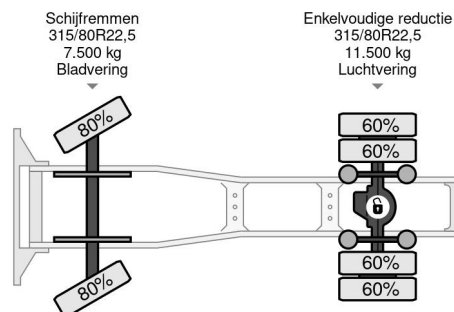

ACCESSORIES

- ABS/EBS • Aluminium fuel tank • Anti-lock braking system • Anti-lock braking system • ASR • Central doorlocking • Climate control • Controlled slip differential • Cruise control • Electrically adjustable door mirrors • Electric windows • Heated mirrors • Hydraulic Kit • Luxery driversseat • Power take-off (PTO) • PTO • Radio/Cd/Audio system • Remote central locking • Sleeper cab • Speed limiter • Vehicle heater

DESCRIPTION

PERFECT CONDITION MERCEDES-BENZ ACTROS 1840LS SLEEPERCAB 4x2 TRACTOR UNIT (EURO 6) WITH TELLIGENT GEARBOX, 2x P.T.O. & HYDRAULIC KIT!!
400 HP, EURO 6!!
TELLIGENT AUTOMATIC GEARBOX!!
2x P.T.O.!!
HYDRAULIC KIT!!
AIRCONDITIONING!!
ETC.!!

TRACTOR UNIT IS PERFECT NICE & CLEAN CONDITION, READY FOR THE HEAVY TRANSPORT (KIPPER) JOBS!!

6x IDENTICAL UNITS AVAILABLE IN STOCK FOR SALE!!

MORE MERCEDES-BENZ 4x2 / 4x4 / 6x4 / 8x4