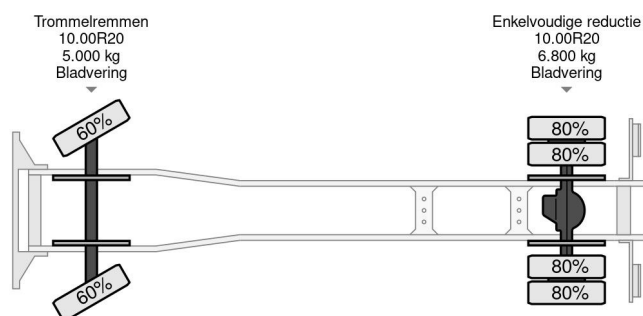

ACCESSORIES

- 5 Gears manual gearbox
- 200 Liter Fuel tank
- Coupling
- DRUM BRAKES
- Power take-off (PTO)
- P.T.O.
- Radio/CD player
- STEEL SUSPENSION
- Trailer coupling

DESCRIPTION

GOOD CONDITION MERCEDES-BENZ 1213K (6-CILINDER) 4x2 FULL STEEL 3-WAY MEILLER KIPPER, MANUAL GEARBOX & FULL STEEL SUSPENSION 130HP, 6 CILINDER ENGINE!!
5 GEARS MANUAL GEARBOX!!
FULL STEEL SUSPENSION!!
P.T.O.!!
HYDRAULIC KIT!!
ETC.!!

3-WAY MEILLER KIPPER!!
SIZE; LENGTH x WIDE x HIGH Ca.: 4.20 m. x 2.40 m. x 0.60 m. (Ca.6 M3)!!

TRUCK IS IN GOOD WORKING AND DRIVING CONDITION, READY FOR THE JOB!!

MORE MERCEDES-BENZ 4x2 / 6x2 / 6x4 / 8x4 (CONSTRUCTION) TRUCKS IN STOCK FOR SALE!! (>75