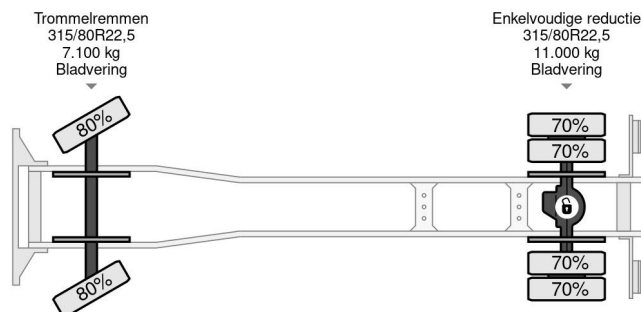

Volvo FL 7-230 4x2 FULL STEEL 3-WAY KIPPER (MECHANICAL...
Referentienummer: SN 55291656

ACCESSORIES

- 8 Gears manual gearbox • 300 Liter Fuel tank •
- Controlled slip differential • Coupling • DRUM BRAKES •
- Heated mirrors • Main switch • Power take-off (PTO) •
- PTO • Radio/CD player • STEEL SUSPENSION

DESCRIPTION

GOOD CONDITION VOLVO FL7-230 4x2 FULL STEEL KIPPER, MANUAL GEARBOX, FULL STEEL SUSPENSION!! 230HP, 6 CILINDER ENGINE (MECHANICAL PUMP AND INJECTORS)!!
8 GEARS MANUAL GEARBOX!!
FULL STEEL SUSPENSION!!
REDUCTION AXLE!!
P.T.O.!!
HYDRAULIC KIT!!
ETC.!!

HEAVY DUTY FULL STEEL 3-WAY KIPPERBODY!!
SIZE; LENGTH x WIDE x HIGH Ca.: 4.50 m. x 2.45 m. x 1.00 m. (Ca. 11m3)!!

TRUCK IS IN GOOD WORKING AND DRIVING CONDITION, READY FOR THE HEAVY CONSTRUCTION